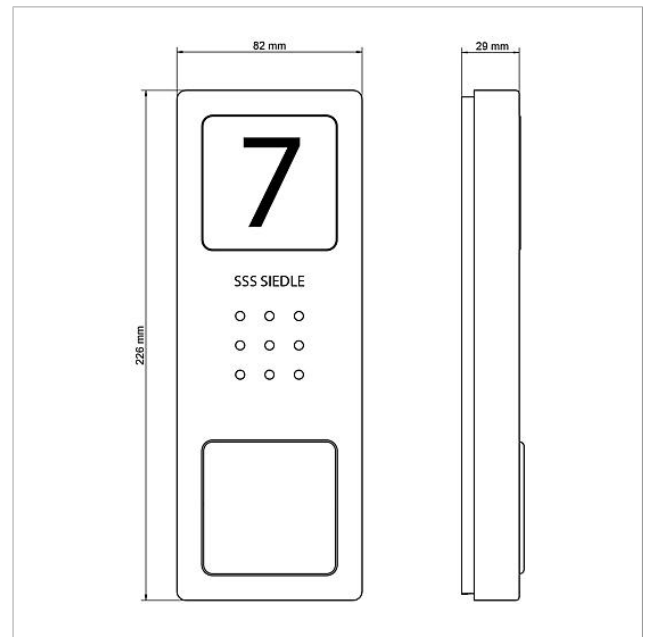

Audio set Siedle Basic
SET CAB 850-1 E/W

210008742-00

Product description

Siedle Basic audio set in bus technology with the functions calling, speech and door release.

Number of call buttons: 1

Each Basic set can be expanded with selected door and indoor stations and enhanced with switching functions and a telephony connection.

Article information

Article designation	Article description	Colour/Material	KG	SAP article no.
SET CAB 850-1 E/W	Audio set Siedle Basic	Brushed stainless steel	A	210008742-00

Spare parts

Article designation	Article description	Colour/Material	KG	SAP article no.
AIB 150-...	Terminals	Blue	E	200049391-00
CA 812-..., BCV/BCVU/CA/CAU/CV/CVU/ STA/STV 850-...	Loudspeaker	Others	E	200029867-00
CA 812-..., CA/CAU 850-...	Insert for info sign	White	E	200029872-00
CA 812-..., CA/CAU/CVU 850-..., CV 850-x-03, -04	Microphone	Others	E	200029868-00
CA 812-..., CA/CV 850-..., BCV 850-...	Siedle screw-turner	Others	E	200029931-00
CA 812-1, CA 850-1 E	Upper part of the housing	Brushed stainless steel	E	210008751-00
CA 812-1, CA/CAU 850-1, BCV/BCVU/ CV/CVU 850-1-...	Nameplate superstructure	Clear glass	E	200029864-00
CA 812-1, CA/CAU 850-1, BCV/BCVU/ CV/CVU 850-1-...	Nameplate insert	White	E	200029869-00
CA 850-1 E	Siedle Compact audio door station	Brushed stainless steel	A	210008733-00

Audio set Siedle Basic
SET CAB 850-1 E/W

210008742

Page 2

Audio set Siedle Basic
SET CAB 850-1 E/W

210008742

Page 3

SET CAB 850-x E/W Audio set Siedle Basic	Product information	5,7 MB	Download
SNG 850-0 Set line rectifier	Declaration of Conformity	1,8 MB	Download
AIB 150-0 Audio indoor station Siedle Basic	Declaration of Conformity	1,8 MB	Download
	Additional information	109 kB	Download