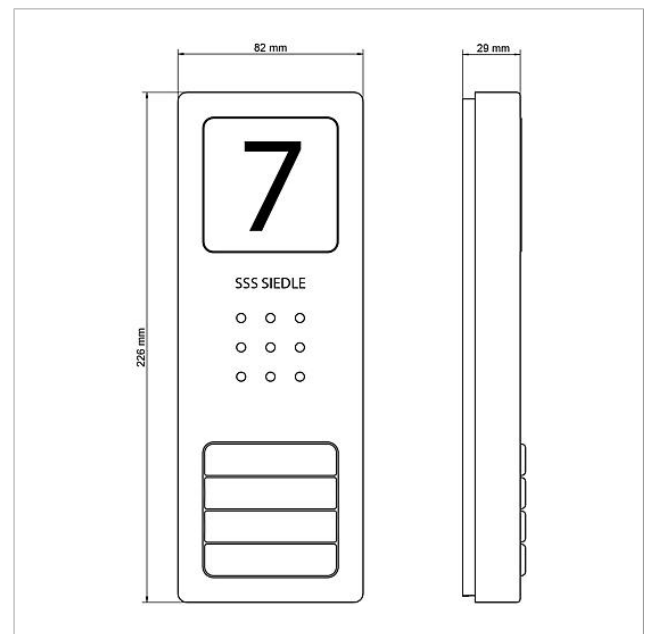

Audio-Set Siedle
Compact
SET CA 812-4 E/W

210008741

Page 3