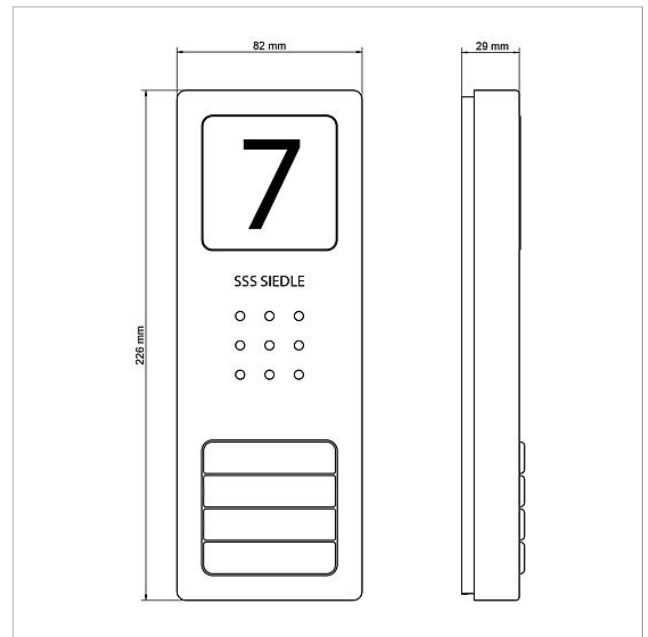

Audio-Set Siedle
Compact
SET CA 812-4 E/W

210008741

Page 3