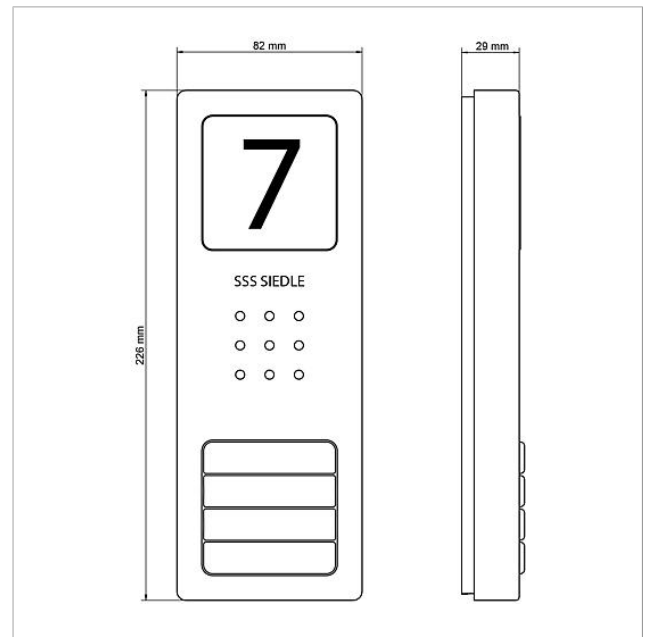

Audio-Set Siedle
Compact
SET CA 812-3 E/W

210008740

Page 3