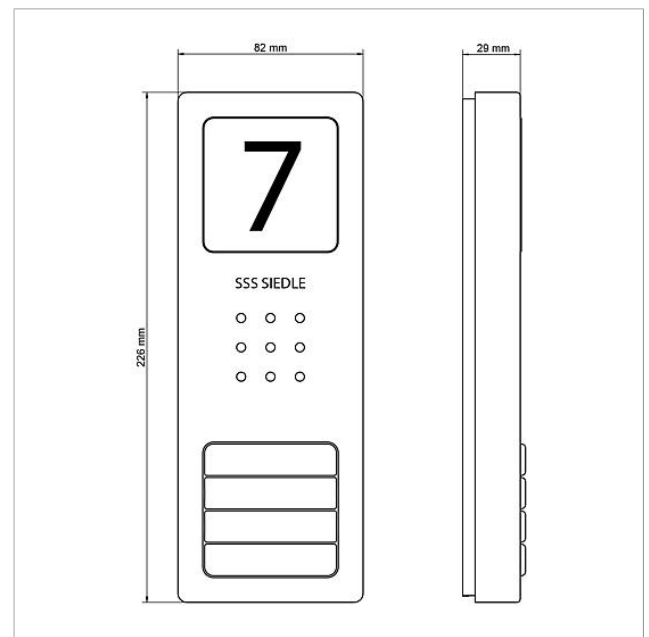

Audio-Set Siedle
Compact
SET CA 812-3 E/W

210008740

Page 3