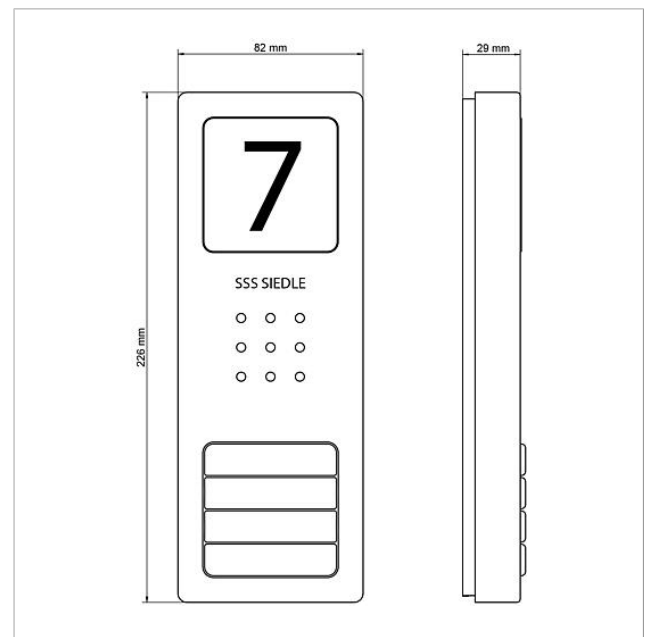

Audio-Set Siedle
Compact
SET CA 812-3 E/W

210008740

Page 3