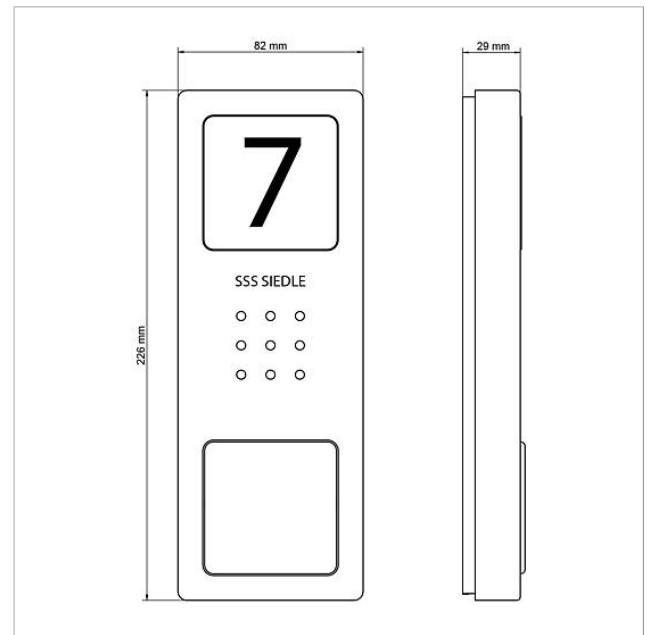

Audio-Set Siedle
Compact
SET CA 812-1 E/W

210008738

Page 3