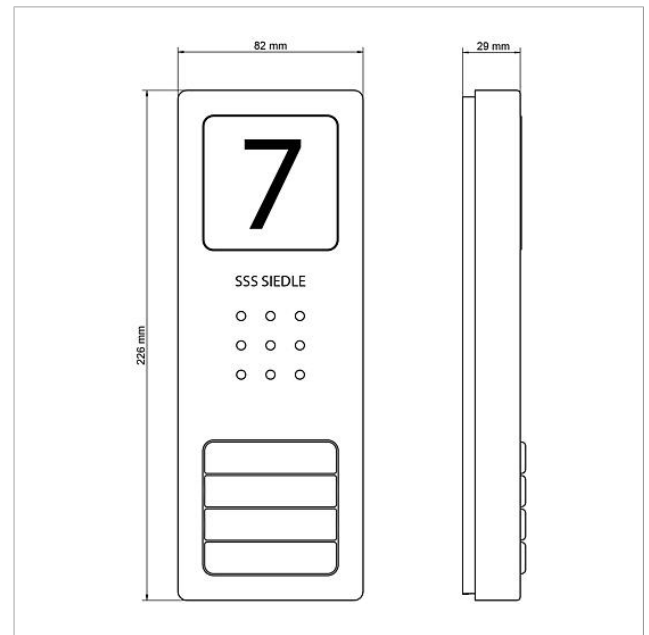

Specifications

Contact type:	contact 24 V, 2 A
Protection system:	IP 54
Ambient temperature:	-20 °C to +55 °C
Dimensions (mm) W x H x D:	82 x 226 x 29

Article information

Article designation	Article description	Colour	KGSAP article no.
CA 850-4 E	Siedle Compact audio door station	Brushed stainless steel	A 210008735-00

Clear glass

KG

E

**SAP article
no.**

200029866-00

Siedle Compact audio
door station
CA 850-4 E

210008735

Page 3