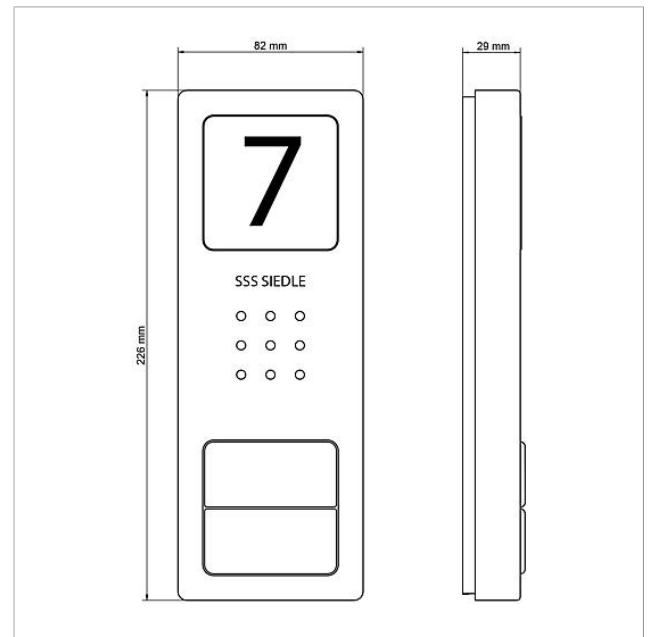

Siedle Compact audio
door station
CA 850-2 E

210008734

Page 3