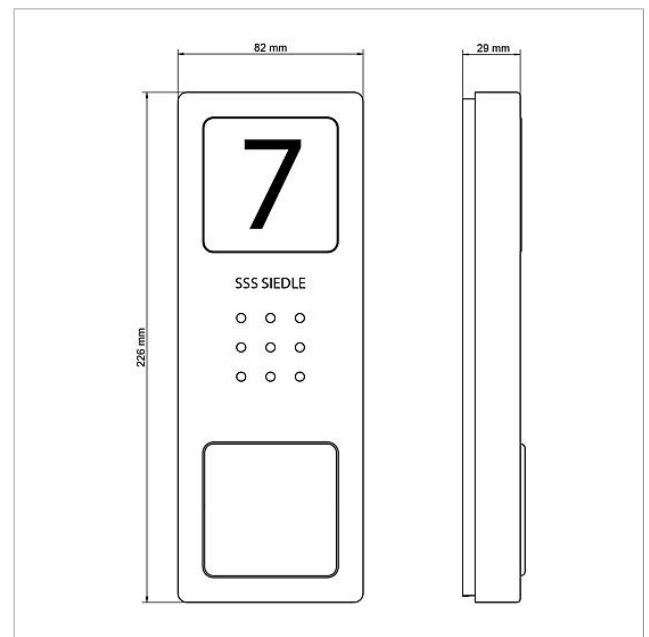

Siedle Compact audio
door station
CA 850-1 E

210008733

Page 3