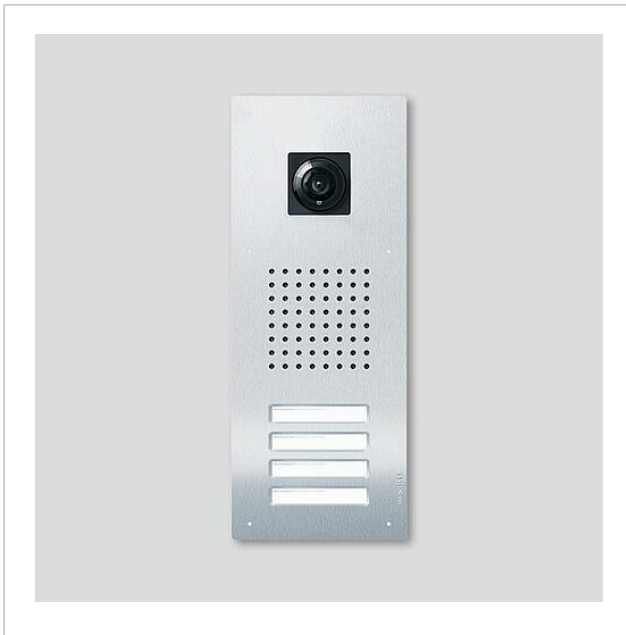

Function unit video
door station Siedle
Classic
F CL V130 04 B-01

210009959

Page 2