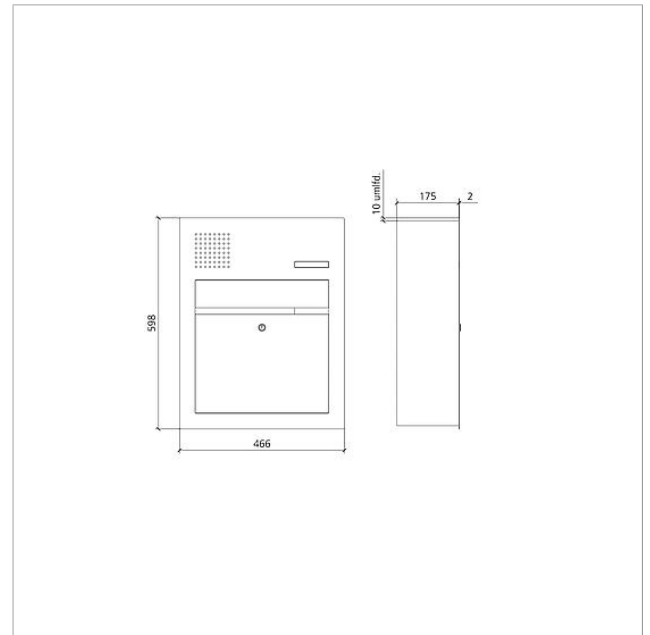

Function unit letterbox
front removal audio
Siedle Classic
F CL BF3A 01 B-0

210007722

Page 3