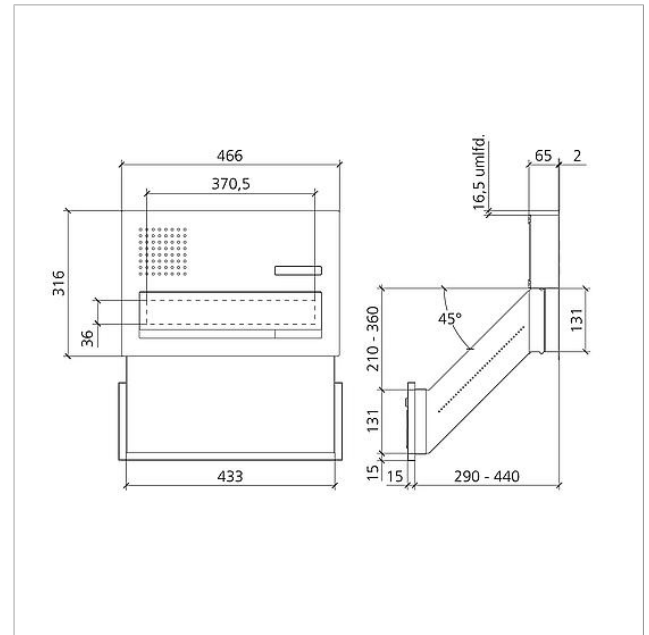

Function unit pass-through letterbox audio
Siedle Classic
F CL BD3A 01 B-0

210007720

Page 3