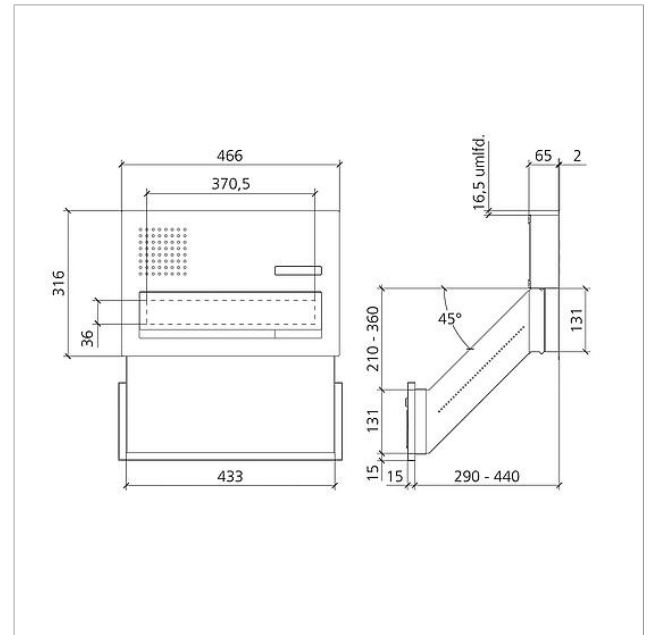

Function unit pass-through letterbox audio
Siedle Classic
F CL BD3A 01 B-0

210007720

Page 3