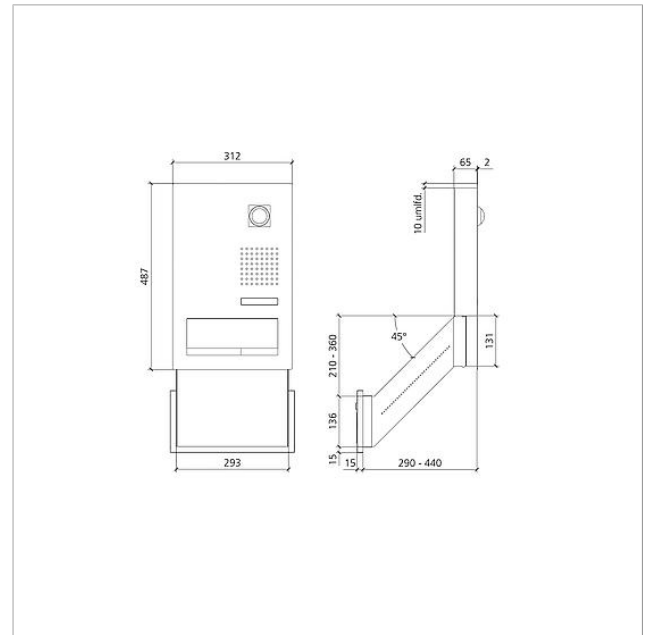

Function unit pass-through letterbox video
Siedle Classic
F CL BD2V130 01 B-01

210009954

Page 3