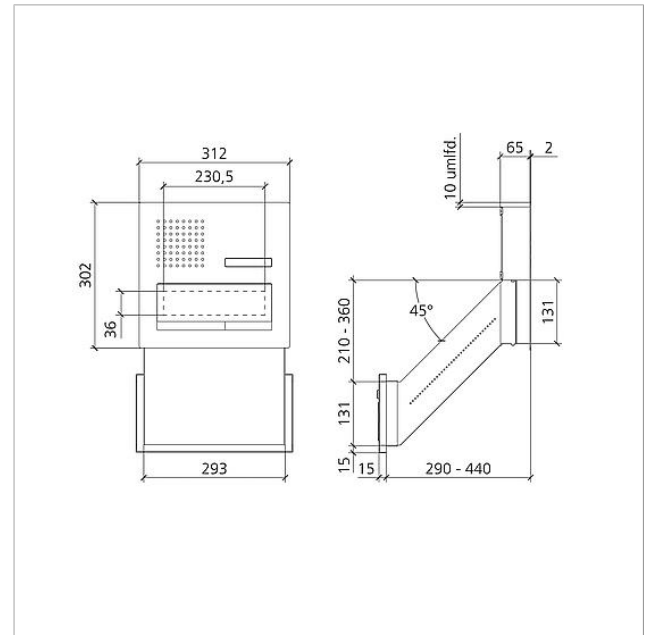

Function unit pass-through letterbox audio
Siedle Classic
F CL BD2A 01 B-0

210007717

Page 3