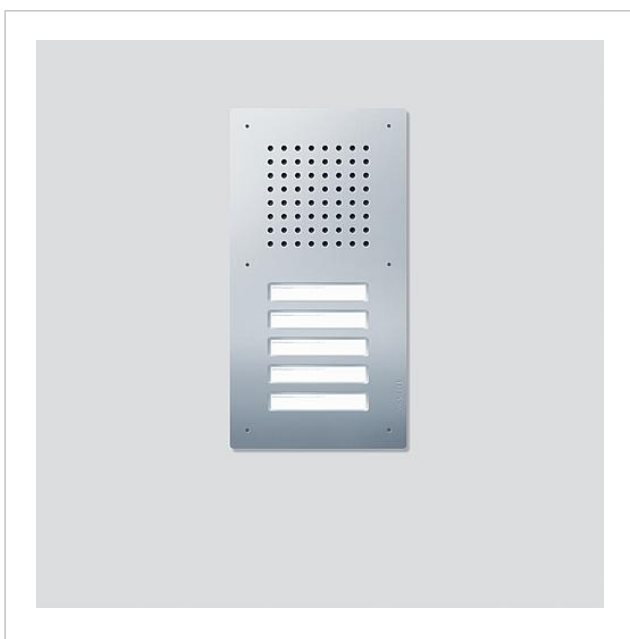

Function unit audio
door station Siedle
Classic
F CL A 05 B-0

210007710

Page 3