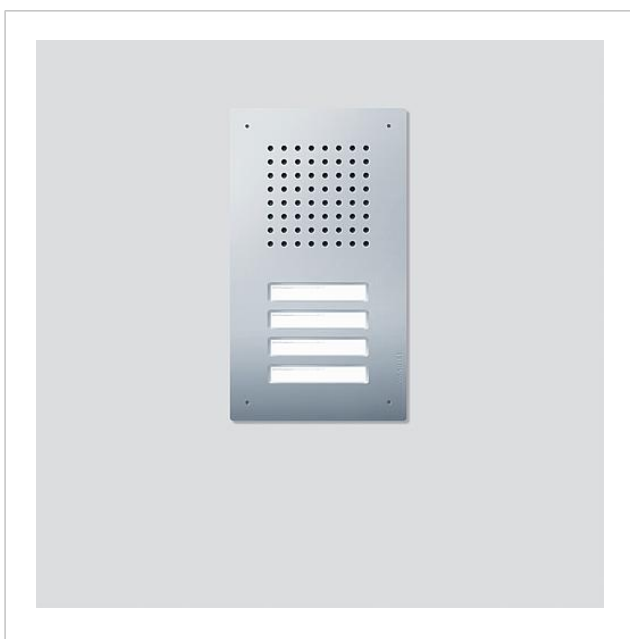

Function unit audio
door station Siedle
Classic
F CL A 04 B-0
210007707-00

Product description

Classic door station for the In-Home bus with stainless steel front, brushed V4A. The GU CL 04-0 flush-mount housing is required for flush mounting.

Specifications

Ambient temperature: -20 °C to +55 °C
Dimensions front panel (mm) W x H x D: 171 x 303 x 2

Article information

Article designation	Article description	Colour/Material	KGAP article no.
F CL A 04 B-0	Function unit audio door station Siedle Classic	Brushed stainless steel	D 210007707-00

Function unit audio
door station Siedle
Classic
F CL A 04 B-0

210007707

Page 2

Article designation

CL 02-4 Siedle Classic

Article description

Button circuit board

Colour/Material

Others

KG

E

**SAP article
no.**

200044536-00

Function unit audio
door station Siedle
Classic
F CL A 04 B-0

210007707

Page 3