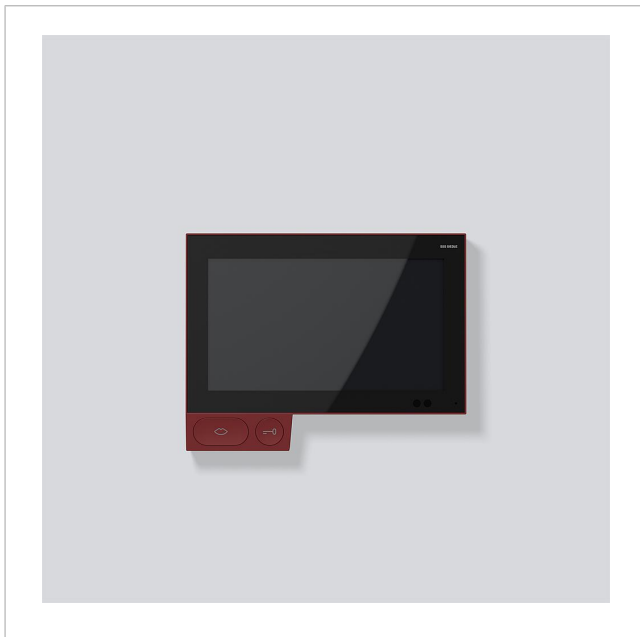

Siedle Axiom for wall  
mounting  
A 180-10 R  
210006514-00

## Product description

Siedle Axiom: multi-functional IP video indoor station wall version.

Communication centre for door communication, telephony and building communication.

Available in three versions: whether wall mounted, used as a table-top device or securely fitted to a piece of furniture, Siedle Axiom turns a technical device into a design feature.

## Article information

Article designation	Article description	Colour/Material	KG SAP article no.
A 180-10 R	Siedle Axiom for wall mounting	Pearl ruby red	D 210006514-00