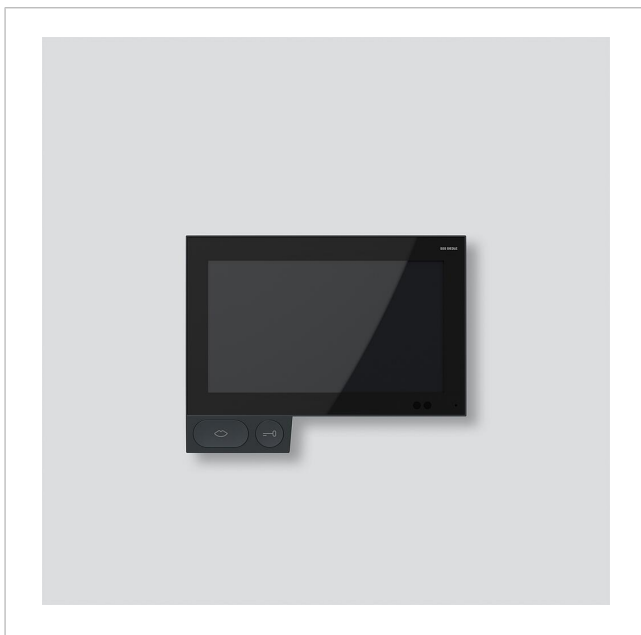

Siedle Axiom Gateway
A 180-10 S

210006509-00

Product description

Siedle Axiom Gateway, the video indoor station with 7" touchscreen for the Smart Gateway.

Functions

Calling, speech, vision, door release, telephone, light.

Highlights

Striking design, intuitive operation, excellent handsfree communication, easy mounting.

Other performance features

- 17.8 cm (7") touchscreen, resolution 1024 x 600 pixel
- Configurable interface
- Magnify and zoom function
- Brilliant image reproduction
- Excellent audio quality
- Sensors regulate proximity activation, brightness adjustment
- Buttons with coloured backlit symbols
- System device incorporated in the In-Home bus via a Smart Gateway or a Smart Gateway Professional
- Access to video memory
- Public network telephony via TC system
- Access to home automation visualisation interface

Made in Germany

Designed, engineered and produced in Furtwangen in the Black Forest.

Specifications

Operating voltage:

PoE in accordance with 802.3af (PoE class 3)

Ambient temperature:

+5 °C to +40 °C

Dimensions (mm) W x H x D:

185 x 144 x 18

Article information

Accessories