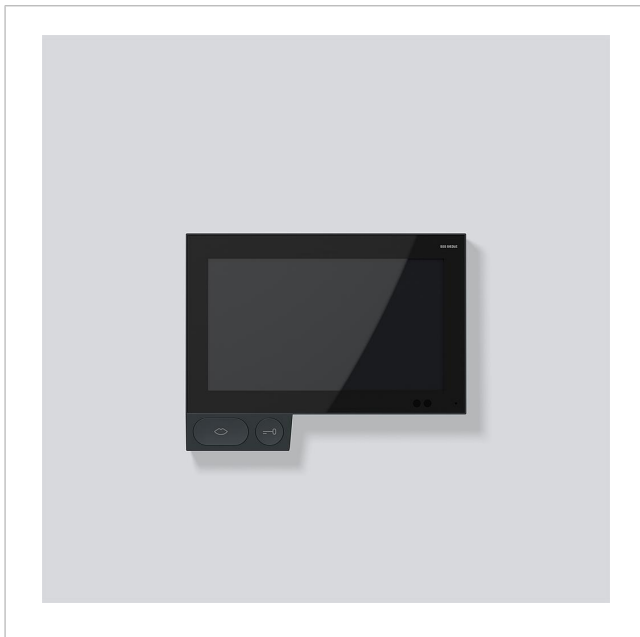

Siedle Axiom for wall  
mounting  
A 180-10 S  
210006509-00

## Product description

Siedle Axiom: multi-functional IP video indoor station wall version.

Communication centre for door communication, telephony and building communication.

Available in three versions: whether wall mounted, used as a table-top device or securely fitted to a piece of furniture, Siedle Axiom turns a technical device into a design feature.

## Article information

Article designation	Article description	Colour/Material	KG SAP article no.
A 180-10 S	Siedle Axiom for wall mounting	Black-grey	D 210006509-00