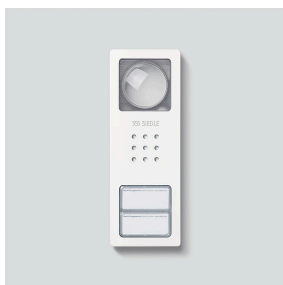

Upper part of the  
housing  
CV 850-2-02, BCV  
850-2-01 W

210005115-01

---

## Product description

Upper part of the housing for CV 850-2/CV 850-2-02 and BCV 850-2/BCV 850-2-01 Compact video door station with 2 call buttons.

---

## Specifications

Dimensions (mm) W x H x D: 82 x 226 x 39

---

## Article information

Article designation	Article description	Colour	KG SAP article no.
CV 850-2-02, BCV 850-2-01 W	Upper part of the housing	White	E 210005115-01

Upper part of the  
housing  
CV 850-2-02, BCV  
850-2-01 W