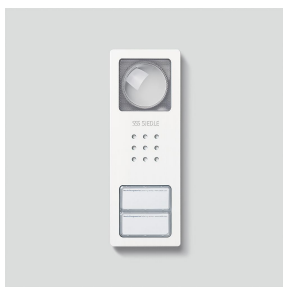

Upper part of the
housing
CV 850-2/BCV 850-2 W

210005115

Page 2