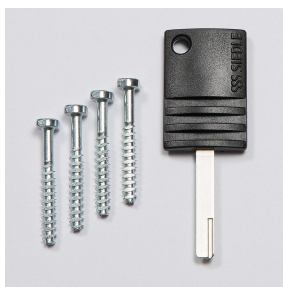

Mounting set flush-mount housing fixture
MR 611-...

210005104

Page 2