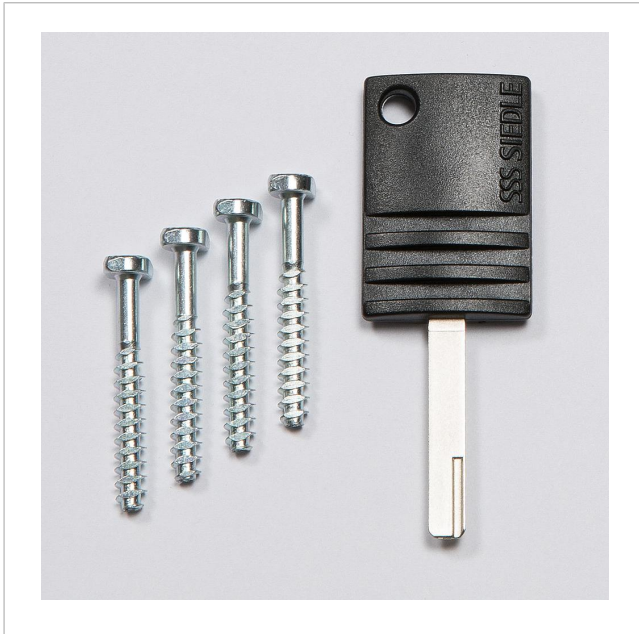

Mounting set flush-mount housing fixture  
MR 611-...

210005104-00

## Product description

4 quick-release screws for fixing the mounting frame in the flush-mount housing. Including Vario 611 key for unlocking the modules.

## Article information

Article designation	Article description	Colour/Material	KGSAP article no.
MR 611-...	Mounting set flush-mount housing fixture	Others	E 210005104-00

Mounting set flush-mount housing fixture  
MR 611-...