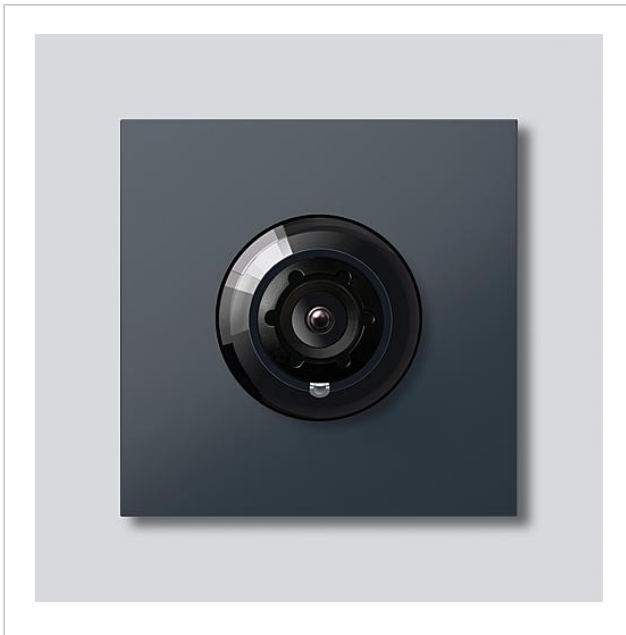

Access camera 180 for
Siedle Vario
ACM 678-02 AG

210009586

Page 3