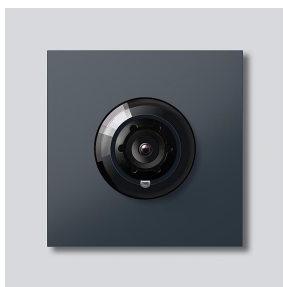

Access camera 180 for
Siedle Vario
ACM 678-02 AG
210004896-02

Product description

Access camera 180 for Siedle Vario with automatic day/night switchover (True Day/Night) and integrated infrared lighting. Horizontal/vertical pick-up angle: appr. 175°/120°

Full screen or 9 picture excerpts can be selected
Electronic image rectification in full screen
Extended pick-up angle in edge area for selected picture excerpt
Backlight compensation (BLC)
Wide Dynamic Range (WDR)
Colour system: PAL
Image pick-up: CMOS sensor 1/2.7" 1920 x 1080 pixels
Resolution: 600 TV lines
Lens: 1.55 mm
Continuous operation: suitable
2-step heating: Integrated

Accessories

| Article designation | Article description | Colour/Material | KG | SAP article no. |
|---------------------|---------------------|-----------------|----|-----------------|
| Vario 611 AG | Touch-up applicator | Anthracite grey | 0 | 210007124-00 |

Spare parts

Access camera 180 for
Siedle Vario
ACM 678-02 AG

210009586

Page 2

| Article designation | Article description | Colour/Material | KG | SAP article no. |
|---|-----------------------|-----------------|----|-----------------|
| ACM 671/673/678-..., BCM 65x-..., CM 61x-... | Glass cover | Clear glass | E | 200048697-00 |
| ACM 671/673/678-..., BCM 65x-..., CM 61x-... AG | Screen frame | Anthracite grey | E | 210005930-00 |
| ACM 67x-... | Terminal block | Black | E | 200029836-00 |
| BCM 65x-..., BCMx 650-... | Terminal block | Black | E | 200029921-00 |
| Vario 611 | Sealing frame modules | Grey | E | 210007484-00 |