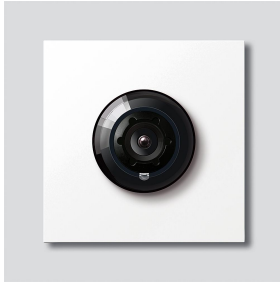

Bus camera 180 for
Siedle Vario
BCM 658-02 W

210009593

Page 4

Camera 130/180	Product information	823 kB	Download
BCM 658-... Bus camera module 180	Declaration of Conformity	3,5 MB	Download
	Additional information	140 kB	Download