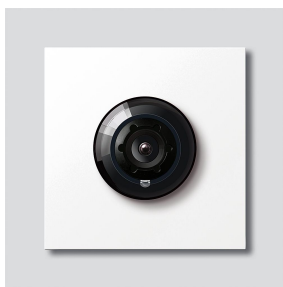

## Product description

Bus camera 180 for Siedle Vario with automatic day/night switchover (True Day/Night) and integrated infrared lighting. Horizontal/vertical pick-up angle: appr. 175°/120°

Full screen or 9 picture excerpts can be selected  
Electronic image rectification in full screen  
Extended pick-up angle in edge area for selected picture excerpt  
Backlight compensation (BLC)  
Wide Dynamic Range (WDR)  
Colour system: PAL  
Image pick-up: CMOS sensor 1/2.7" 1920 x 1080 pixels  
Resolution: 600 TV lines  
Lens: 1.55 mm  
2-step heating: 12 V AC max. 130 mA

## Article information

Article designation	Article description	Colour/Material	KGSAF article no.
BCM 658-02 W	Bus camera 180 for Siedle Vario	White	D 200049364-01

## Accessories

Article designation	Article description	Colour/Material	KG	SAP article no.
Vario 611 W	Touch-up applicator	White	0	210007116-00

## Spare parts

Bus camera 180 for  
Siedle Vario  
BCM 658-02 W

210009593

Page 2

Article designation	Article description	Colour/Material	KG	SAP article no.
ACM 671/673/678-..., BCM 65x-..., CM 61x-...	Glass cover	Clear glass	E	200048697-00
ACM 671/673/678-..., BCM 65x-..., CM 61x-... W	Screen frame	White	E	200048698-00
BCM 65x-..., BCMx 650-...	Terminal block	Black	E	200029921-00
Vario 611	Sealing frame modules	Grey	E	210007484-00