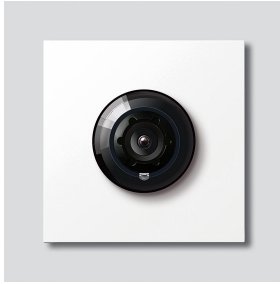

Bus camera 180 for
Siedle Vario
BCM 658-02 W

210009593

Page 2

Article designation	Article description	Colour/Material	KG	SAP article no.
ACM 671/673/678-..., BCM 65x-..., CM 61x-...	Glass cover	Clear glass	E	200048697-00
ACM 671/673/678-..., BCM 65x-..., CM 61x-... W	Screen frame	White	E	200048698-00
BCM 65x-..., BCMx 650-...	Terminal block	Black	E	200029921-00
Vario 611	Sealing frame modules	Grey	E	210007484-00