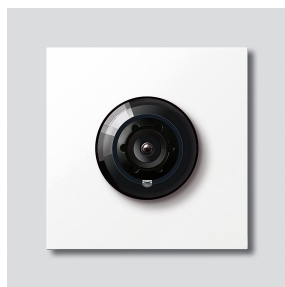

## Product description

Access camera 180 for Siedle Vario with automatic day/night switchover (True Day/Night) and integrated infrared lighting. Horizontal/vertical pick-up angle: appr. 175°/120°

Full screen or 9 picture excerpts can be selected  
Electronic image rectification in full screen  
Extended pick-up angle in edge area for selected picture excerpt  
Backlight compensation (BLC)  
Wide Dynamic Range (WDR)  
Colour system: PAL  
Image pick-up: CMOS sensor 1/2.7" 1920 x 1080 pixels  
Resolution: 600 TV lines  
Lens: 1.55 mm  
Continuous operation: suitable  
2-step heating: Integrated

## Article information

Article designation	Article description	Colour/Material	KGSAP article no.
ACM 678-02 W	Access camera 180 for Siedle Vario	White	F 200049356-01

## Accessories

Article designation	Article description	Colour/Material	KG	SAP article no.
Vario 611 W	Touch-up applicator	White	0	210007116-00

## Spare parts

Access camera 180 for  
Siedle Vario  
ACM 678-02 W

210009589

Page 2

Article designation	Article description	Colour/Material	KG	SAP article no.
ACM 671/673/678-..., BCM 65x-..., CM 61x-...	Glass cover	Clear glass	E	200048697-00
ACM 671/673/678-..., BCM 65x-..., CM 61x-... W	Screen frame	White	E	200048698-00
ACM 67x-...	Terminal block	Black	E	200029836-00
BCM 65x-..., BCMx 650-...	Terminal block	Black	E	200029921-00
Vario 611	Sealing frame modules	Grey	E	210007484-00