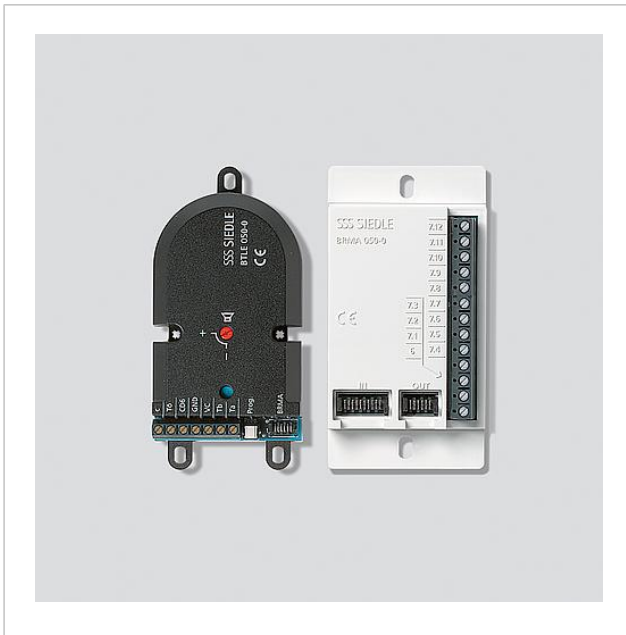

## Spare parts

Article designation	Article description	Colour	KG	SAP article no.
BTLE/CBTLE 050-04, -05, TLE/CBTLE 061-01	Loudspeaker	Others	E	200049177-00
BTLE/CBTLE 050-04, -05, TLE/CTLE 061-01	Microphone	Others	E	200049178-00

Bus custom-fit door  
loudspeaker incl. Bus  
call button matrix  
BTLE 051-05

210011210

Page 3

Bus custom-fit door  
loudspeaker incl. Bus  
call button matrix  
BTLE 051-05

210011210

Page 4

---

BTLE 051-05/BTLE 050-05 Bus custom-fit door loudspeaker with / without Bus call button matrix	Product information	764 kB	Download
	Declaration of Conformity	2,6 MB	Download
	Additional information	420 kB	Download