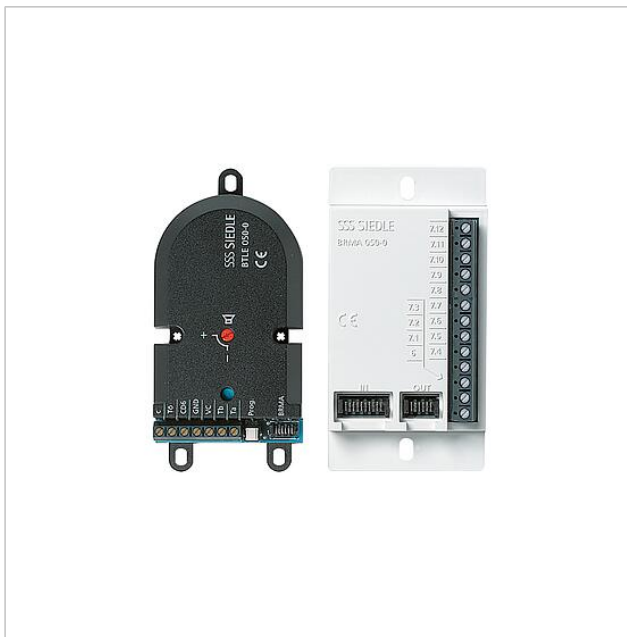

Bus custom-fit door
loudspeaker incl. Bus
call button matrix
BTLE 051-05

210011210

Page 3