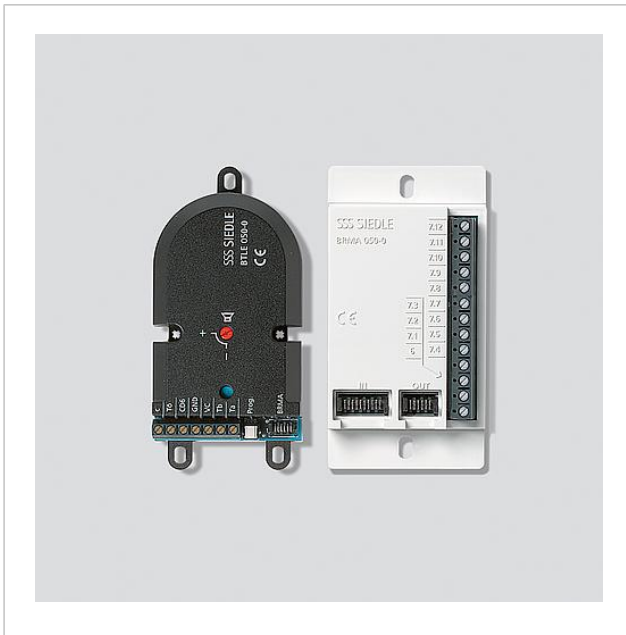

Bus custom-fit door
loudspeaker incl. Bus
call button matrix
BTLE 051-05

210011210

Page 3