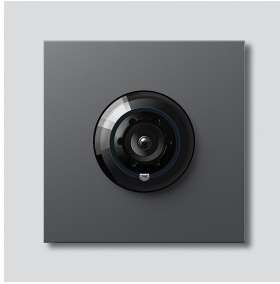

Access camera 180 for
Siedle Vario
ACM 678-02 DG
200049324-01

Product description

Access camera 180 for Siedle Vario with automatic day/night switchover (True Day/Night) and integrated infrared lighting. Horizontal/vertical pick-up angle: appr. 175°/120°

Full screen or 9 picture excerpts can be selected
Electronic image rectification in full screen
Extended pick-up angle in edge area for selected picture excerpt
Backlight compensation (BLC)
Wide Dynamic Range (WDR)
Colour system: PAL
Image pick-up: CMOS sensor 1/2.7" 1920 x 1080 pixels
Resolution: 600 TV lines
Lens: 1.55 mm
Continuous operation: suitable
2-step heating: Integrated

Specifications

Protection system:	IP 54, IK 10
Ambient temperature:	-20 °C to +55 °C
Height of structure (mm):	15
Dimensions (mm) W x H x D:	99 x 99 x 41

Article information

Article designation	Article description	Colour/Material	KGSAP article no.
ACM 678-02 DG	Access camera 180 for Siedle Vario	Micaceous dark grey	F 200049324-01

Accessories

Article designation	Article description	Colour/Material	KG	SAP article no.
Vario 611 DG	Touch-up applicator	Micaceous dark grey	0	210007123-00

Spare parts

Access camera 180 for
Siedle Vario
ACM 678-02 DG