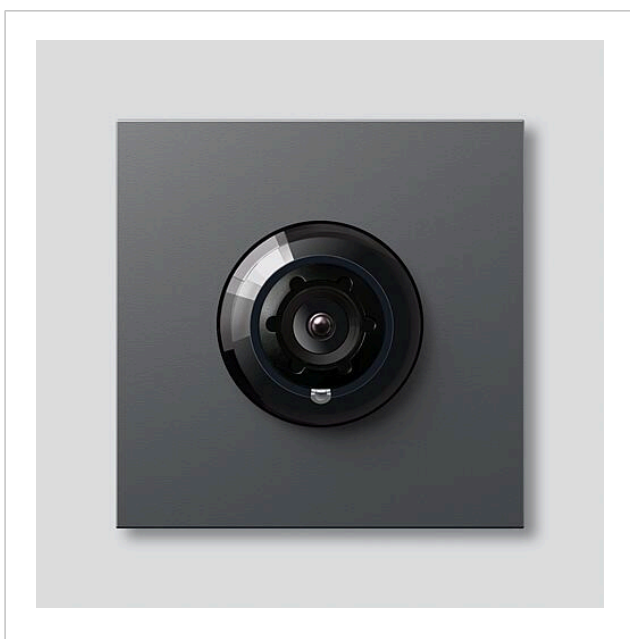

Access camera 180 for
Siedle Vario
ACM 678-02 DG

210009587

Page 3