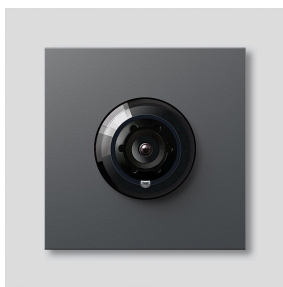

## Product description

Access camera 180 for Siedle Vario with automatic day/night switchover (True Day/Night) and integrated infrared lighting. Horizontal/vertical pick-up angle: appr. 175°/120°

Full screen or 9 picture excerpts can be selected  
Electronic image rectification in full screen  
Extended pick-up angle in edge area for selected picture excerpt  
Backlight compensation (BLC)  
Wide Dynamic Range (WDR)  
Colour system: PAL  
Image pick-up: CMOS sensor 1/2.7" 1920 x 1080 pixels  
Resolution: 600 TV lines  
Lens: 1.55 mm  
Continuous operation: suitable  
2-step heating: Integrated

## Article information

Article designation	Article description	Colour	KGSAP article no.
ACM 678-02 DG	Access camera 180 for Siedle Vario	Micaceous dark grey	F 200049324-01

## Accessories

Article designation	Article description	Colour	KG	SAP article no.
Vario 611 DG	Touch-up applicator	Micaceous dark grey	0	210007123-00

## Spare parts

Access camera 180 for  
Siedle Vario  
ACM 678-02 DG

210009587

Page 2

Article designation	Article description	Colour	KG	SAP article no.
ACM 671/673/678-..., BCM 65x-..., CM 61x-...	Glass cover	Clear glass	E	200048697-00
ACM 671/673/678-..., BCM 65x-..., CM 61x-... DG	Screen frame	Micaceous dark grey	E	200048701-00
ACM 67x-...	Terminal block	Black	E	200029836-00
BCM 65x-..., BCMx 650-...	Terminal block	Black	E	200029921-00
Vario 611	Sealing frame modules	Grey	E	210007484-00