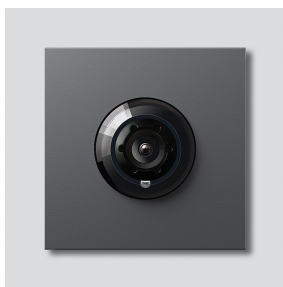

Access camera 180 for
Siedle Vario
ACM 678-02 DG
200049324-01

Product description

Access camera 180 for Siedle Vario with automatic day/night switchover (True Day/Night) and integrated infrared lighting. Horizontal/vertical pick-up angle: appr. 175°/120°

Full screen or 9 picture excerpts can be selected
Electronic image rectification in full screen
Extended pick-up angle in edge area for selected picture excerpt
Backlight compensation (BLC)
Wide Dynamic Range (WDR)
Colour system: PAL
Image pick-up: CMOS sensor 1/2.7" 1920 x 1080 pixels
Resolution: 600 TV lines
Lens: 1.55 mm
Continuous operation: suitable
2-step heating: Integrated

Accessories

Article designation	Article description	Colour/Material	KG	SAP article no.
Vario 611 DG	Touch-up applicator	Micaceous dark grey	0	210007123-00

Spare parts

Access camera 180 for
Siedle Vario
ACM 678-02 DG

210009587

Page 2

Article designation	Article description	Colour/Material	KG	SAP article no.
ACM 671/673/678-..., BCM 65x-..., CM 61x-...	Glass cover	Clear glass	E	200048697-00
ACM 671/673/678-..., BCM 65x-..., CM 61x-... DG	Screen frame	Micaceous dark grey	E	200048701-00
ACM 67x-...	Terminal block	Black	E	200029836-00
BCM 65x-..., BCMx 650-...	Terminal block	Black	E	200029921-00
Vario 611	Sealing frame modules	Grey	E	210007484-00