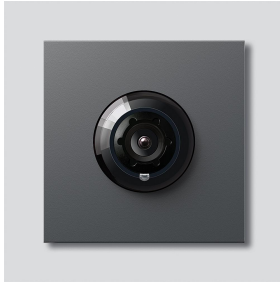

Access camera 180 for
Siedle Vario
ACM 678-02 DG

210009587

Page 4

Camera 130/180	Product information	823 kB	Download
ACM 678-... Access camera module 180	Declaration of Conformity	1,9 MB	Download
	Additional information	140 kB	Download