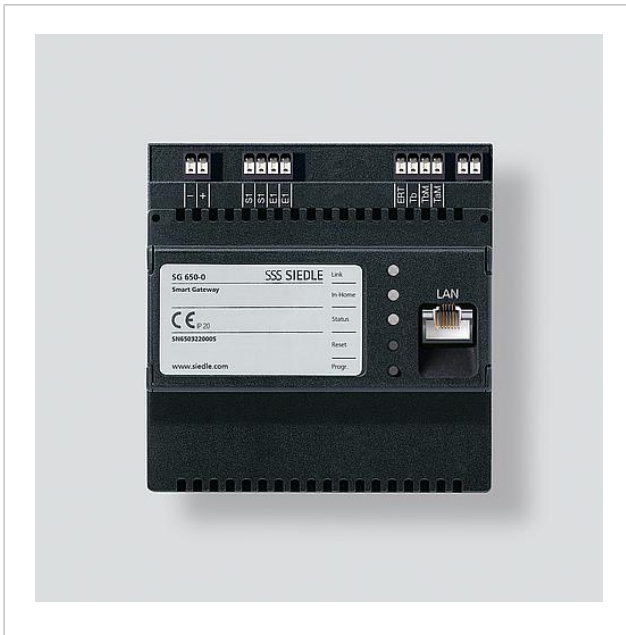

Smart Gateway
Professional
SG 650-0

200048807-00

Product description

Smart Gateway Professional: top hat rail device for private or professional use with connection of up to 50 IP users.

Specifications

Operating voltage:	20–50 V DC, PoE in accordance with 802.3af
Operating current:	max. 400 mA
Protection system:	IP 20
Ambient temperature:	0 °C to +40 °C
Horizontal pitch (HP):	6
Dimensions (mm) W x H x D:	107 x 109 x 60

Article information

Article designation	Article description	Colour/Material	KG SAP article no.
SG 650-0	Smart Gateway Professional	Black	D 200048807-00

Accessories

Article designation	Article description	Colour/Material	KG	SAP article no.
BLC 250-0	Bus licence client	Others	S	200048823-00
BLT 250-0	Bus licence for telephony connection	Others	S	210006329-00
BLT 251-0	Bus licence for telephony connection	Others	S	210008136-00

Smart Gateway
Professional
SG 650-0

200048807

Page 2

Smart Gateway
Professional
SG 650-0

200048807

Page 3

		173 kB	Download
		4 MB	Download
SG 650-0 Firmware V. 1.6.5	Firmware	482 MB	Download
	Commissioning instruction	971 kB	Download
SG 650-0 Smart Gateway	Product information	974 kB	Download
	Additional information	242 kB	Download
SG 650-0 Smart Gateway Professional	Declaration of Conformity	1,5 MB	Download
Siedle Finder SG 150/650-...	Software	21,9 MB	Download
	Additional information	140 kB	Download