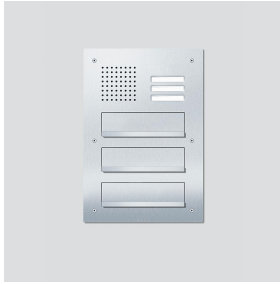

Siedle Classic pass-through letterbox front audio
 CL 411 BD2A 03 B
 200048183-00

Product description

Classic pass-through letterbox for the In-Home bus with stainless steel front, brushed V4A. Only for mounting on existing flush-mount housing of series TL 411.

Specifications

Ambient temperature: -20 °C to +55 °C
 Dimensions front panel (mm) W x H x D: 345 x 495.5 x 2

Article information

Article designation	Article description	Colour/Material	KGAP article no.
CL 411 BD2A 03 B	Siedle Classic pass-through letterbox front audio	Brushed stainless steel	D 200048183-00

Accessories

Article designation	Article description	Colour/Material	KG	SAP article no.
ZNSM/CL-02	Metal Classic accessory nameplate	Others	D	200043063-00

Spare parts

Article designation	Article description	Colour/Material	KG	SAP article no.
CL 02 Siedle Classic	Nameplate upper part call button	Clear glass	E	200029966-00
CL 02 Siedle Classic	Complete button without circuit board	Others	E	200044537-00
CL 02-3 Siedle Classic	Button circuit board	Others	E	200044535-00
TL 111/411-...	Bit for Portavox dual-hole screws	Others	E	210007473-01

Siedle Classic pass-through letterbox front audio

CL 411 BD2A 03 B

200048183

Page 2

Siedle Classic pass-through letterbox front audio

CL 411 BD2A 03 B

200048183

Page 3