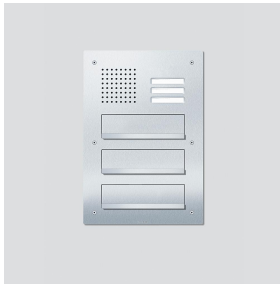

Siedle Classic pass-through letterbox front audio
 CL 411 BD2A 03 B
 200048183-00

Product description

Classic pass-through letterbox for the In-Home bus with stainless steel front, brushed V4A. Only for mounting on existing flush-mount housing of series TL 411.

Components:

- CBTLE 050-... door loudspeaker with integrated loudspeaker and microphone, voice volume can be adjusted
- 3 call buttons with backlit nameplate, exchangeable from the front, acoustic feedback when pressing a call button can be activated
- 3 pass-through flaps with grip bar

Specifications

Ambient temperature: -20 °C to +55 °C
 Dimensions front panel (mm) W x H x D: 345 x 495.5 x 2

Article information

Article designation	Article description	Colour/Material	KGAP article no.
CL 411 BD2A 03 B	Siedle Classic pass-through letterbox front audio	Brushed stainless steel	D 200048183-00

Accessories

Article designation	Article description	Colour/Material	KG	SAP article no.
ZNSM/CL-02	Metal Classic accessory nameplate	Others	D	200043063-00

Spare parts

Article designation	Article description	Colour/Material	KG	SAP article no.
CL 02 Siedle Classic	Nameplate upper part call button	Clear glass	E	200029966-00
CL 02 Siedle Classic	Complete button without circuit board	Others	E	200044537-00
CL 02-3 Siedle Classic	Button circuit board	Others	E	200044535-00
TL 111/411-...	Bit for Portavox dual-hole screws	Others	E	210007473-01