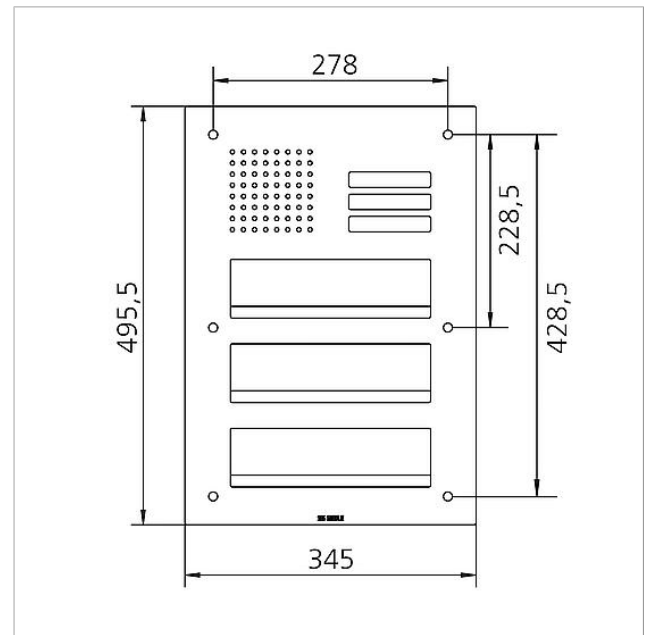

Siedle Classic pass-through letterbox front audio

CL 411 BD2A 03 B

200048183

Page 2