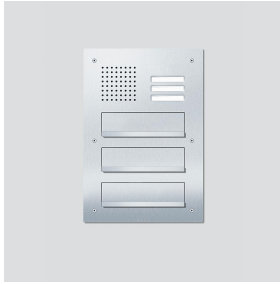

Siedle Classic pass-through letterbox front audio

CL 411 BD2A 03 B

200048183

Page 3

CL 111-1...6 B-02 & CL 411 BD2A 01...03 Classic door station	Product information	1,3 MB	Download
	Declaration of Conformity	140 kB	Download
	Additional information	109 kB	Download