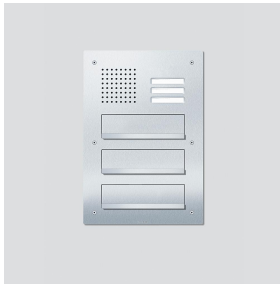

Siedle Classic pass-through letterbox front audio  
 CL 411 BD2A 03 B  
 200048183-00

## Product description

Classic pass-through letterbox for the In-Home bus with stainless steel front, brushed V4A. Only for mounting on existing flush-mount housing of series TL 411.

## Article information

Article designation	Article description	Colour/Material	KGAP article no.
CL 411 BD2A 03 B	Siedle Classic pass-through letterbox front audio	Brushed stainless steel	D 200048183-00

## Spare parts

Article designation	Article description	Colour/Material	KG	SAP article no.
CL 02 Siedle Classic	Nameplate upper part call button	Clear glass	E	200029966-00
CL 02 Siedle Classic	Complete button without circuit board	Others	E	200044537-00
CL 02-3 Siedle Classic	Button circuit board	Others	E	200044535-00
TL 111/411-...	Bit for Portavox dual-hole screws	Others	E	210007473-01