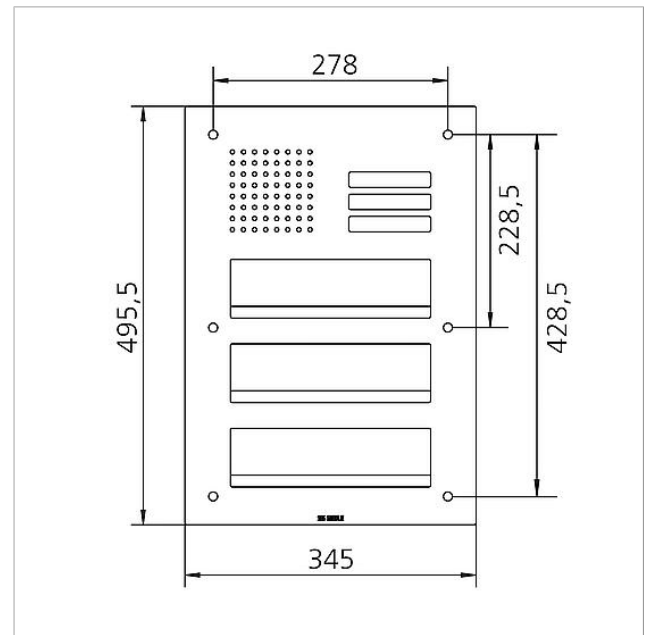

Siedle Classic pass-through letterbox front audio

CL 411 BD2A 03 N

200048182

Page 2