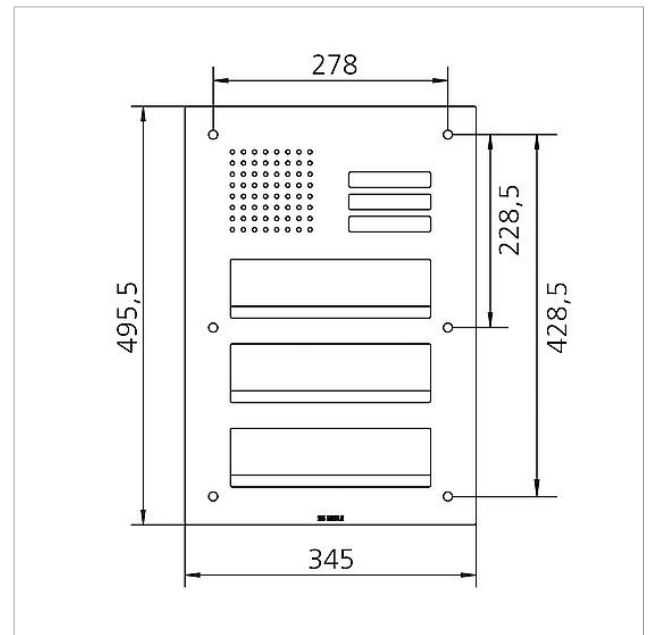

Siedle Classic pass-through letterbox front audio

CL 411 BD2A 03 R

200048181

Page 2