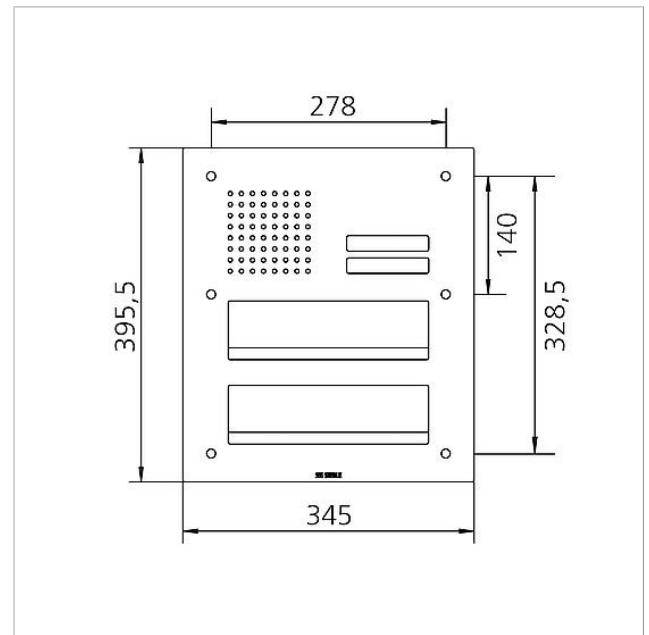

Siedle Classic pass-through letterbox front audio

CL 411 BD2A 02 B

200048180

Page 2