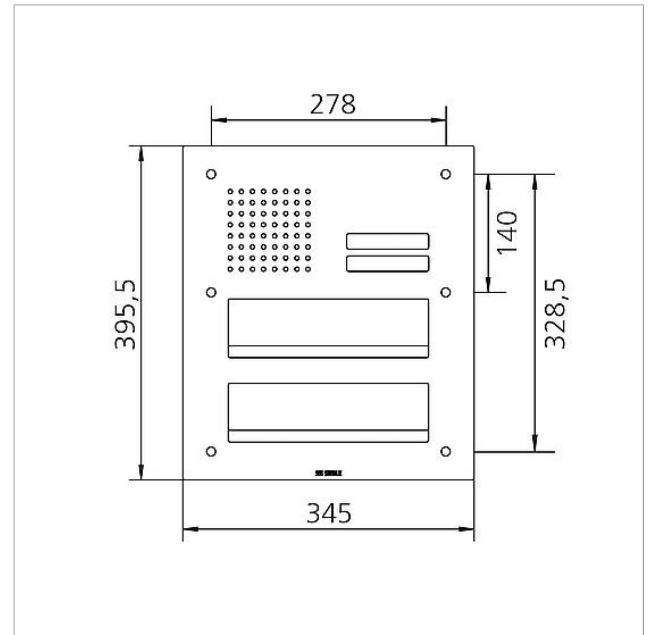

Siedle Classic pass-through letterbox front audio

CL 411 BD2A 02 N

200048179

Page 2