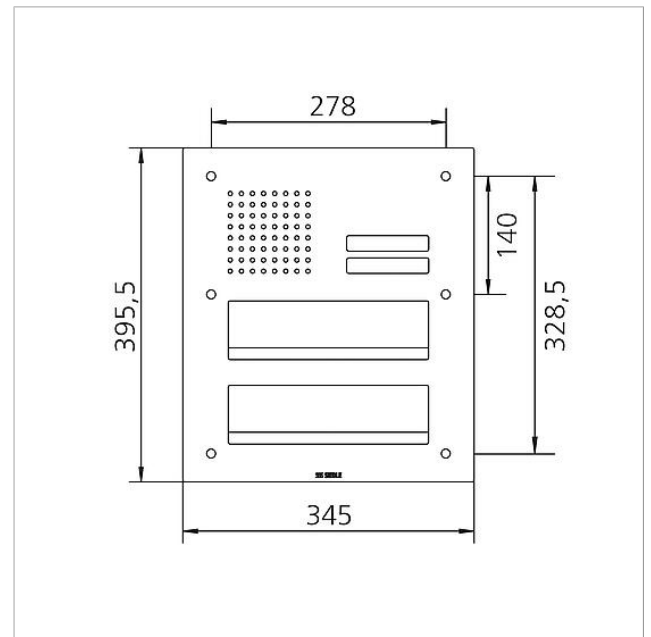

Siedle Classic pass-through letterbox front audio

CL 411 BD2A 02 R

200048178

Page 2