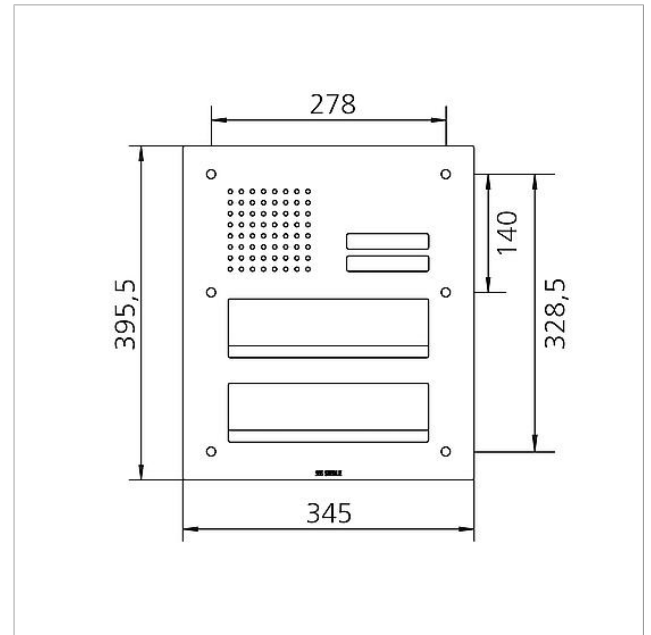

Siedle Classic pass-through letterbox front audio

CL 411 BD2A 02 R

200048178

Page 2