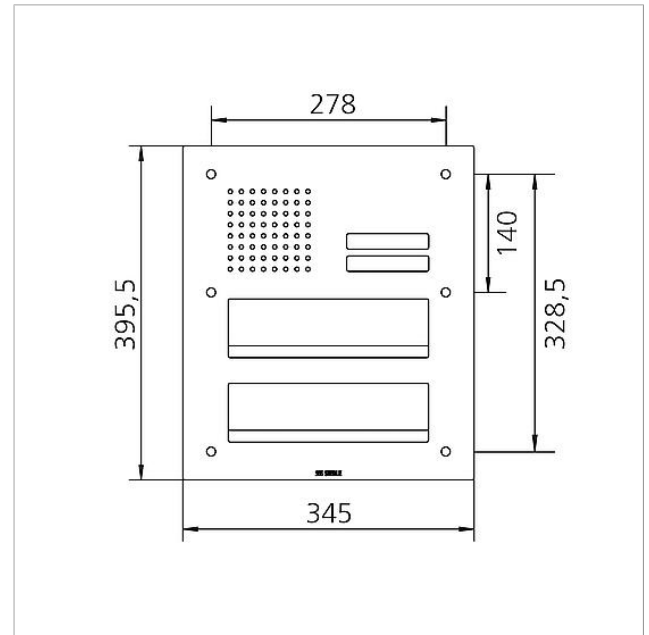

Siedle Classic pass-through letterbox front audio

CL 411 BD2A 02 R

200048178

Page 2