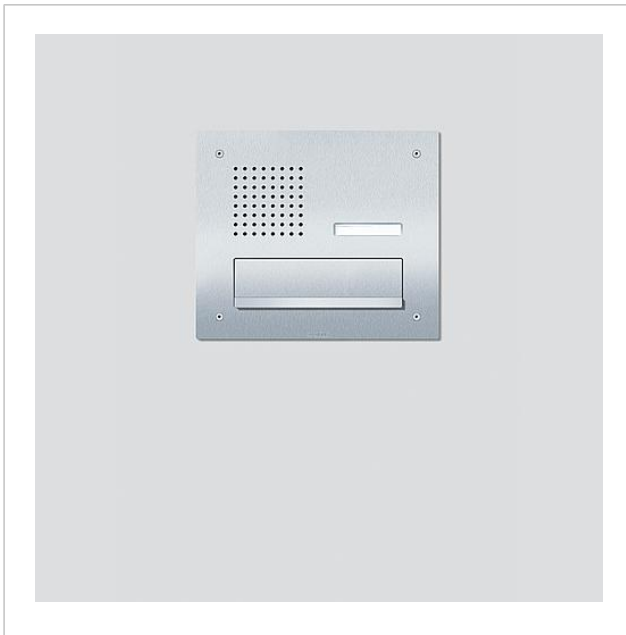

Siedle Classic pass-through letterbox front audio

CL 411 BD2A 01 B

200048177

Page 2