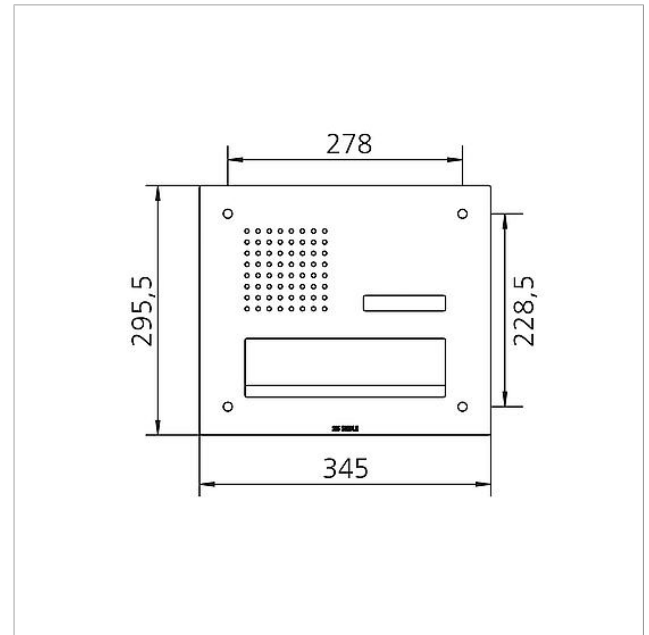

Siedle Classic pass-through letterbox front audio

CL 411 BD2A 01 B

200048177

Page 2