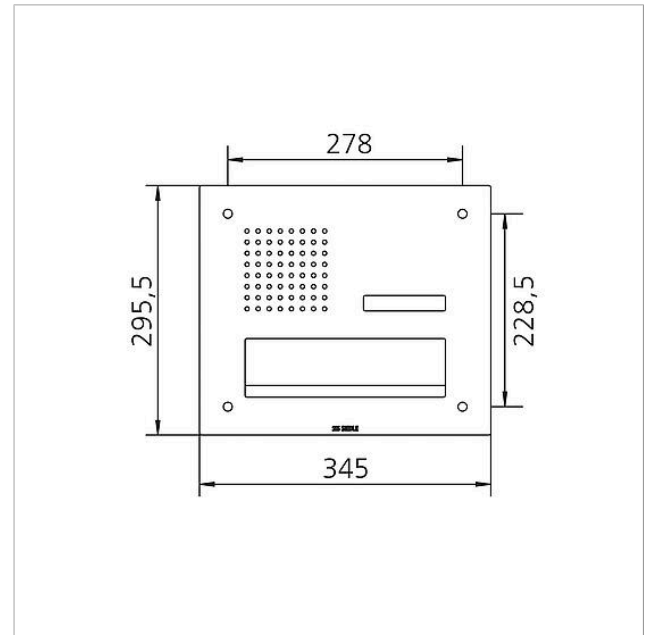

Siedle Classic pass-through letterbox front audio

CL 411 BD2A 01 B

200048177

Page 2