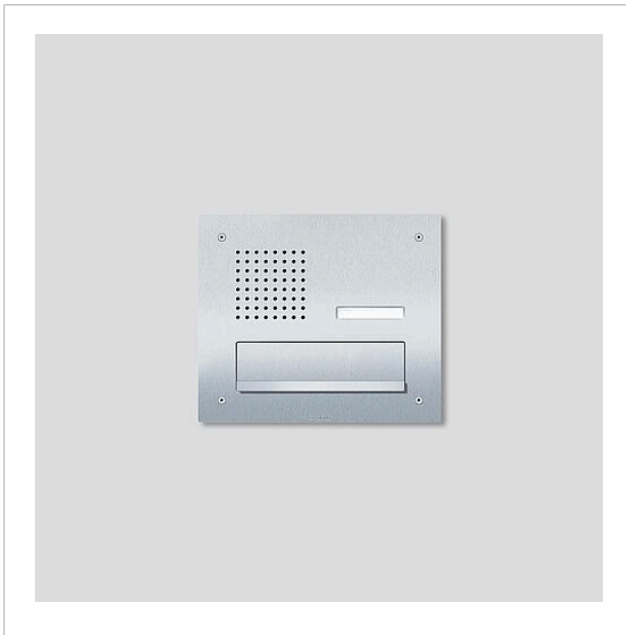

Siedle Classic pass-through letterbox front audio

CL 411 BD2A 01 B

200048177

Page 2