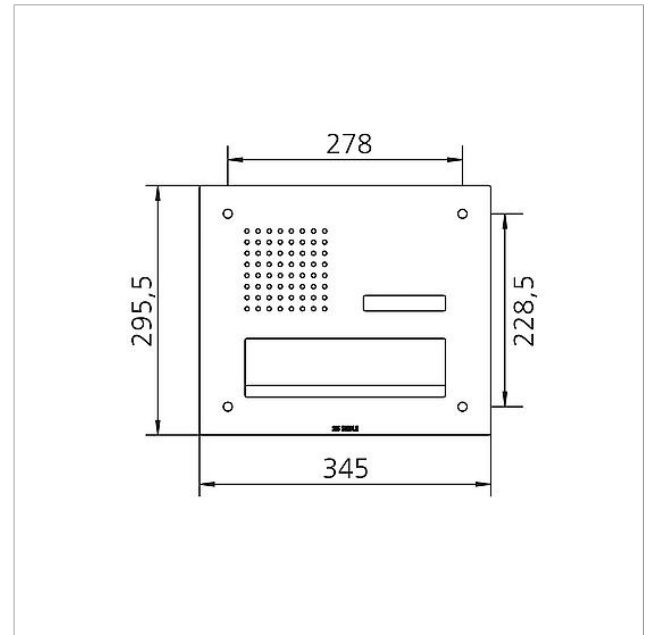

Siedle Classic pass-through letterbox front audio

CL 411 BD2A 01 B

200048177

Page 2