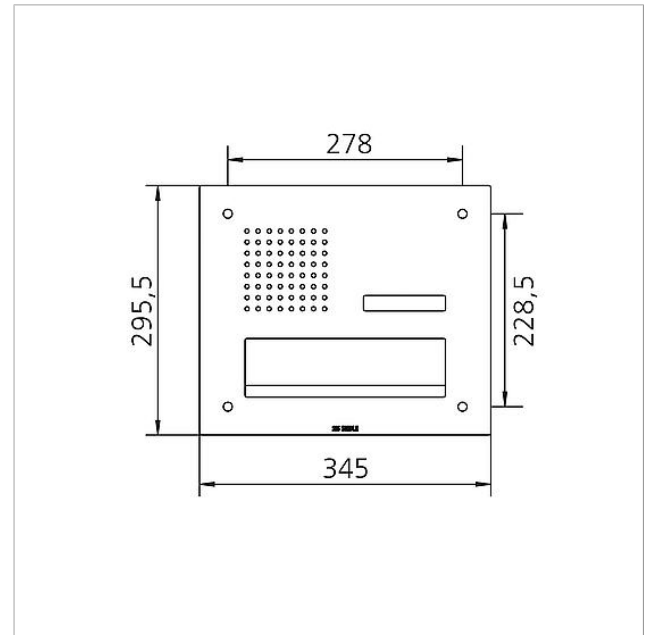

Siedle Classic pass-through letterbox front audio

CL 411 BD2A 01 N

200048176

Page 2