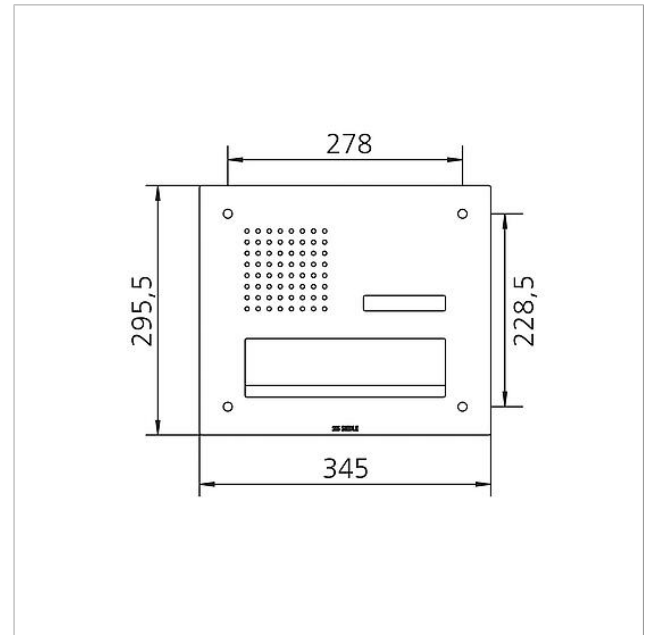

Siedle Classic pass-through letterbox front audio

CL 411 BD2A 01 N

200048176

Page 2