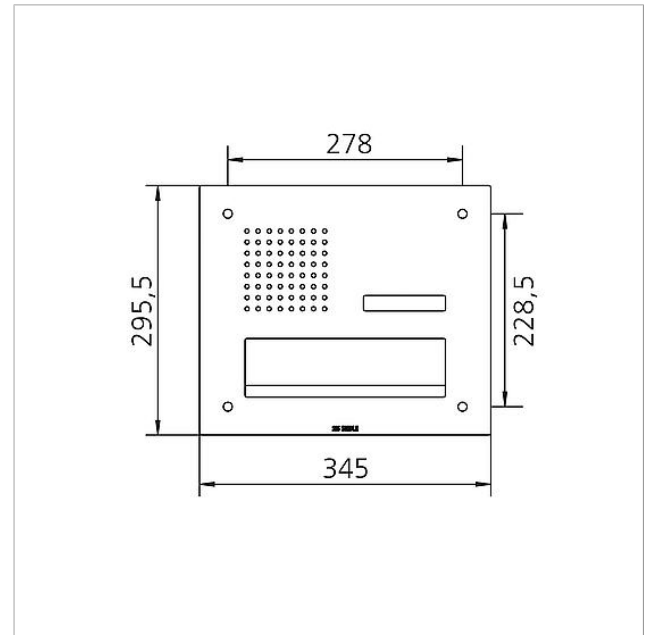

Siedle Classic pass-through letterbox front audio

CL 411 BD2A 01 R

200048175

Page 2