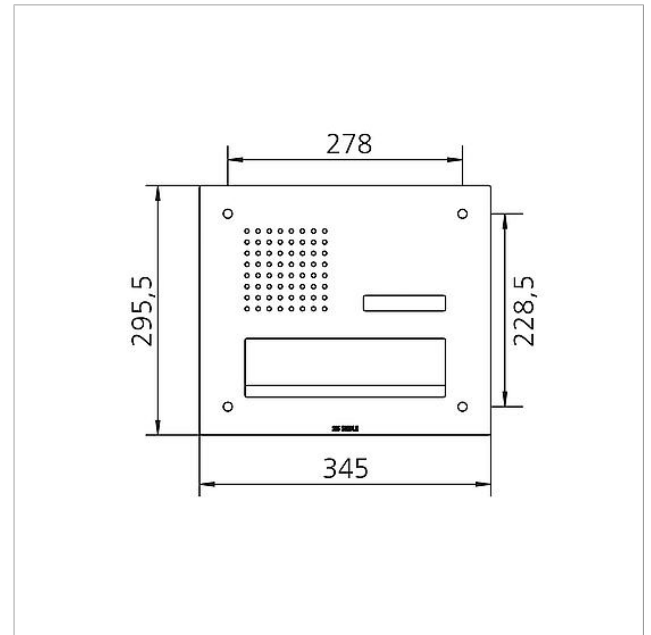

Siedle Classic pass-through letterbox front audio

CL 411 BD2A 01 R

200048175

Page 2