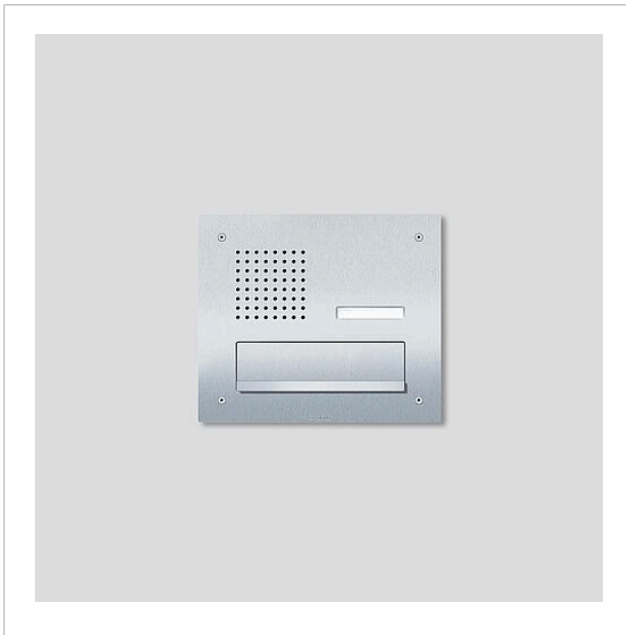

Siedle Classic pass-through letterbox front audio

CL 411 BD2A 01 R

200048175

Page 2