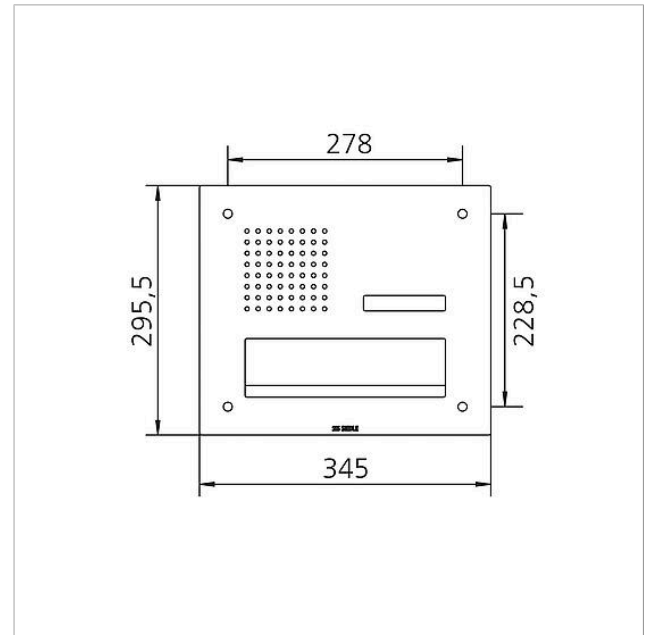

Siedle Classic pass-through letterbox front audio

CL 411 BD2A 01 R

200048175

Page 2