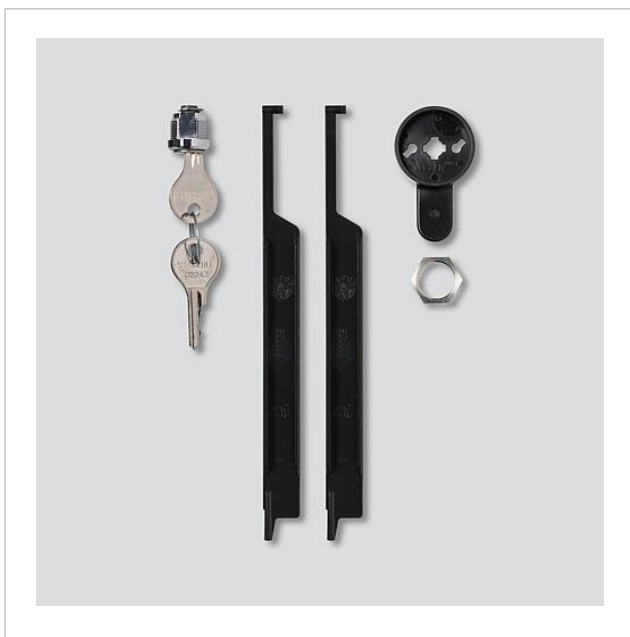

Locking set
BKM/AFM 611-...

200048052

Page 2