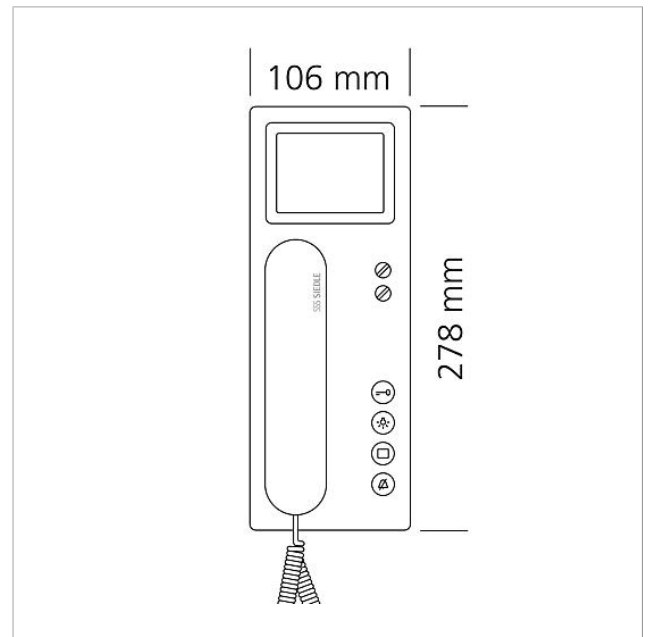

Standard bus telephone
with colour monitor
BTSV 850-03 A/W

200044622

Page 3