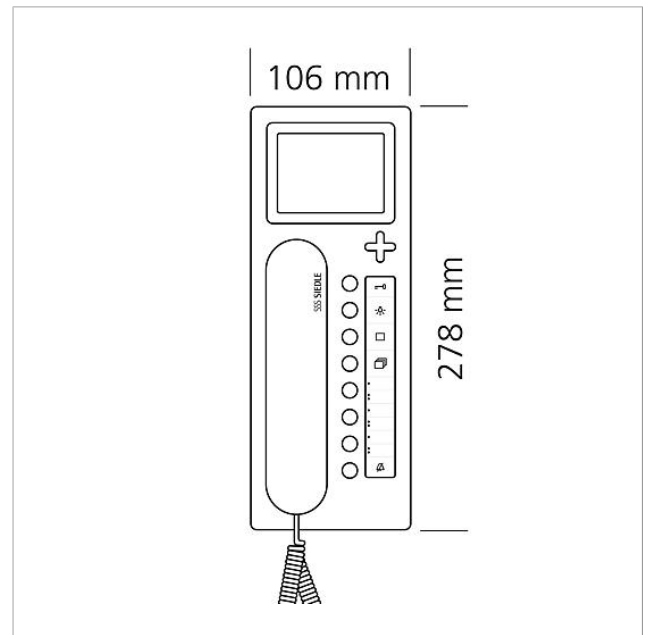

Comfort bus telephone
with colour monitor
BTCV 850-03 E/W

200044613

Page 3