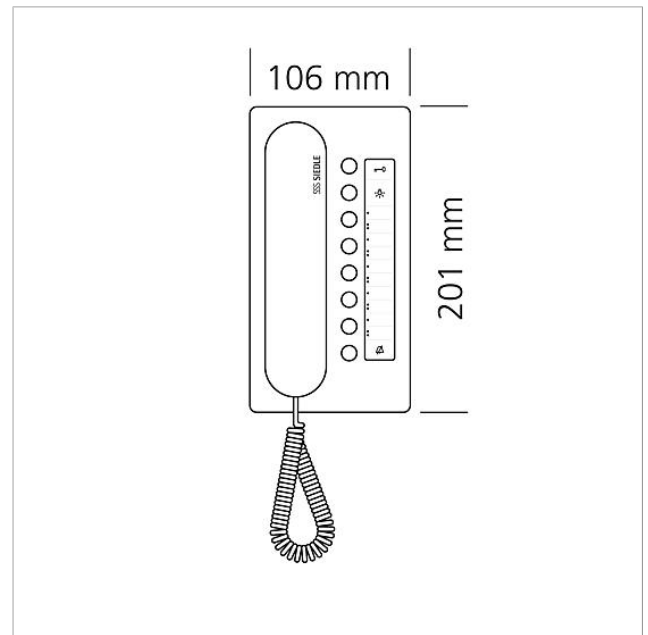

Comfort bus telephone
BTC 850-02 E/W

200044608

Page 3