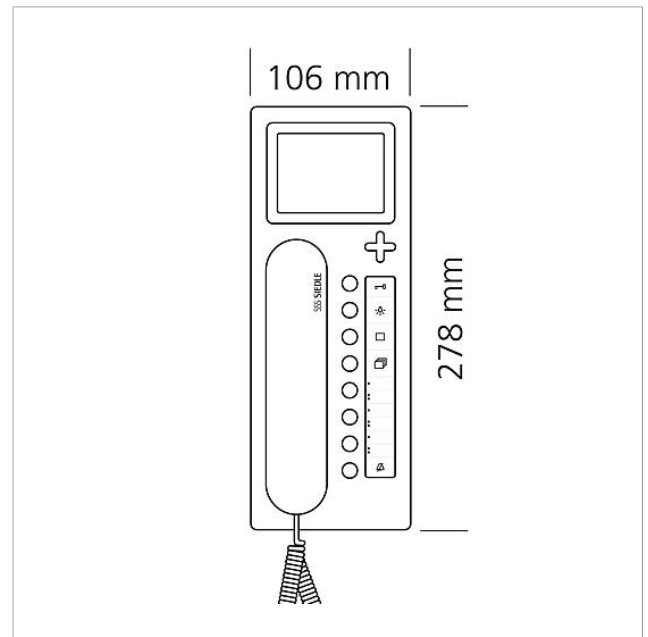

Comfort bus telephone
with colour monitor
BTCV 850-03 S

200044448

Page 3