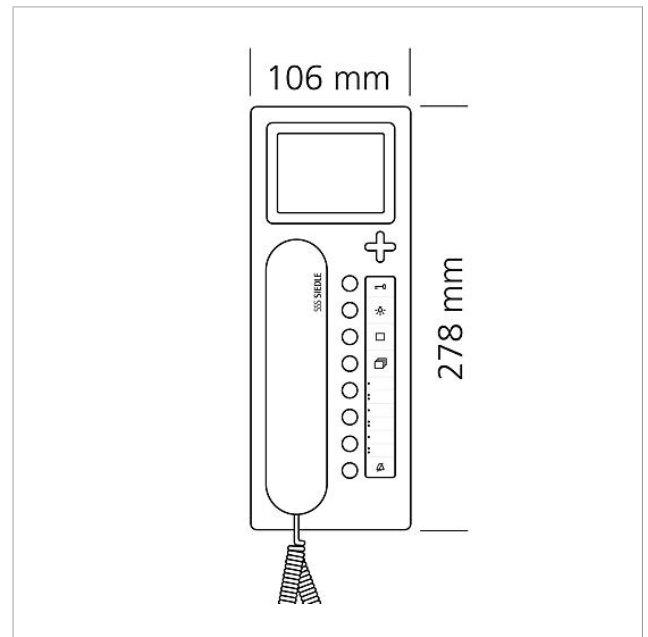

Comfort bus telephone
with colour monitor
BTCV 850-03 WH/W

200044429

Page 3